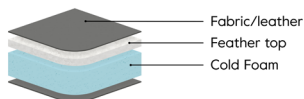

*Note that the dimensions may differ +/-3% depending on upholstery and combination.

Comfort

Feather soft (Comfort C2)

Seat
Cold foam with a feather top.

Back
Feather and ball fibre mix.